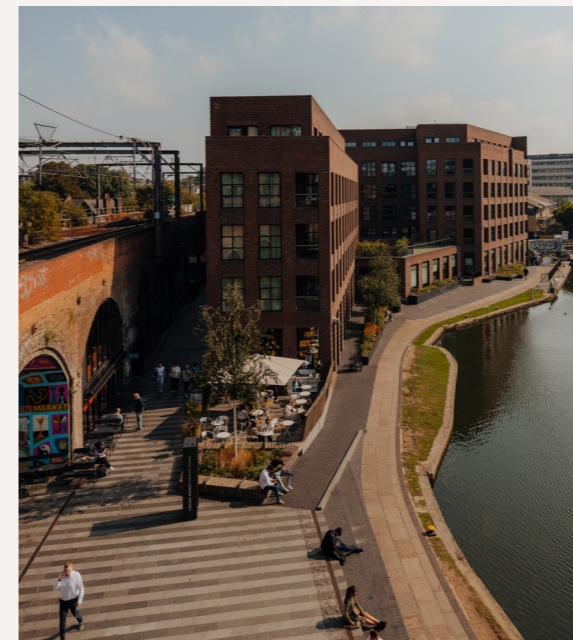

LABS Hawley Lock is one of five buildings that make up LABS Camden campus, a collection of design-led workspaces beside the iconic Camden Market.

Camden Town (Northern Line) 5 MIN WALK

Camden Road Station (Mildmay Line) 6 MIN WALK

Kings Cross (National Rail) 20 MIN WALK

Excellent bus and cycle connections

Introducing Hawley Lock

LABS Hawley Lock,
1 Water Lane,
London, NW1 8NZ

At the heart of Camden Market Hawley Wharf, one of north London's most dynamic developments, LABS Hawley Lock offers flexible, sophisticated workspaces designed to foster a vibrant ecosystem of likeminded people.